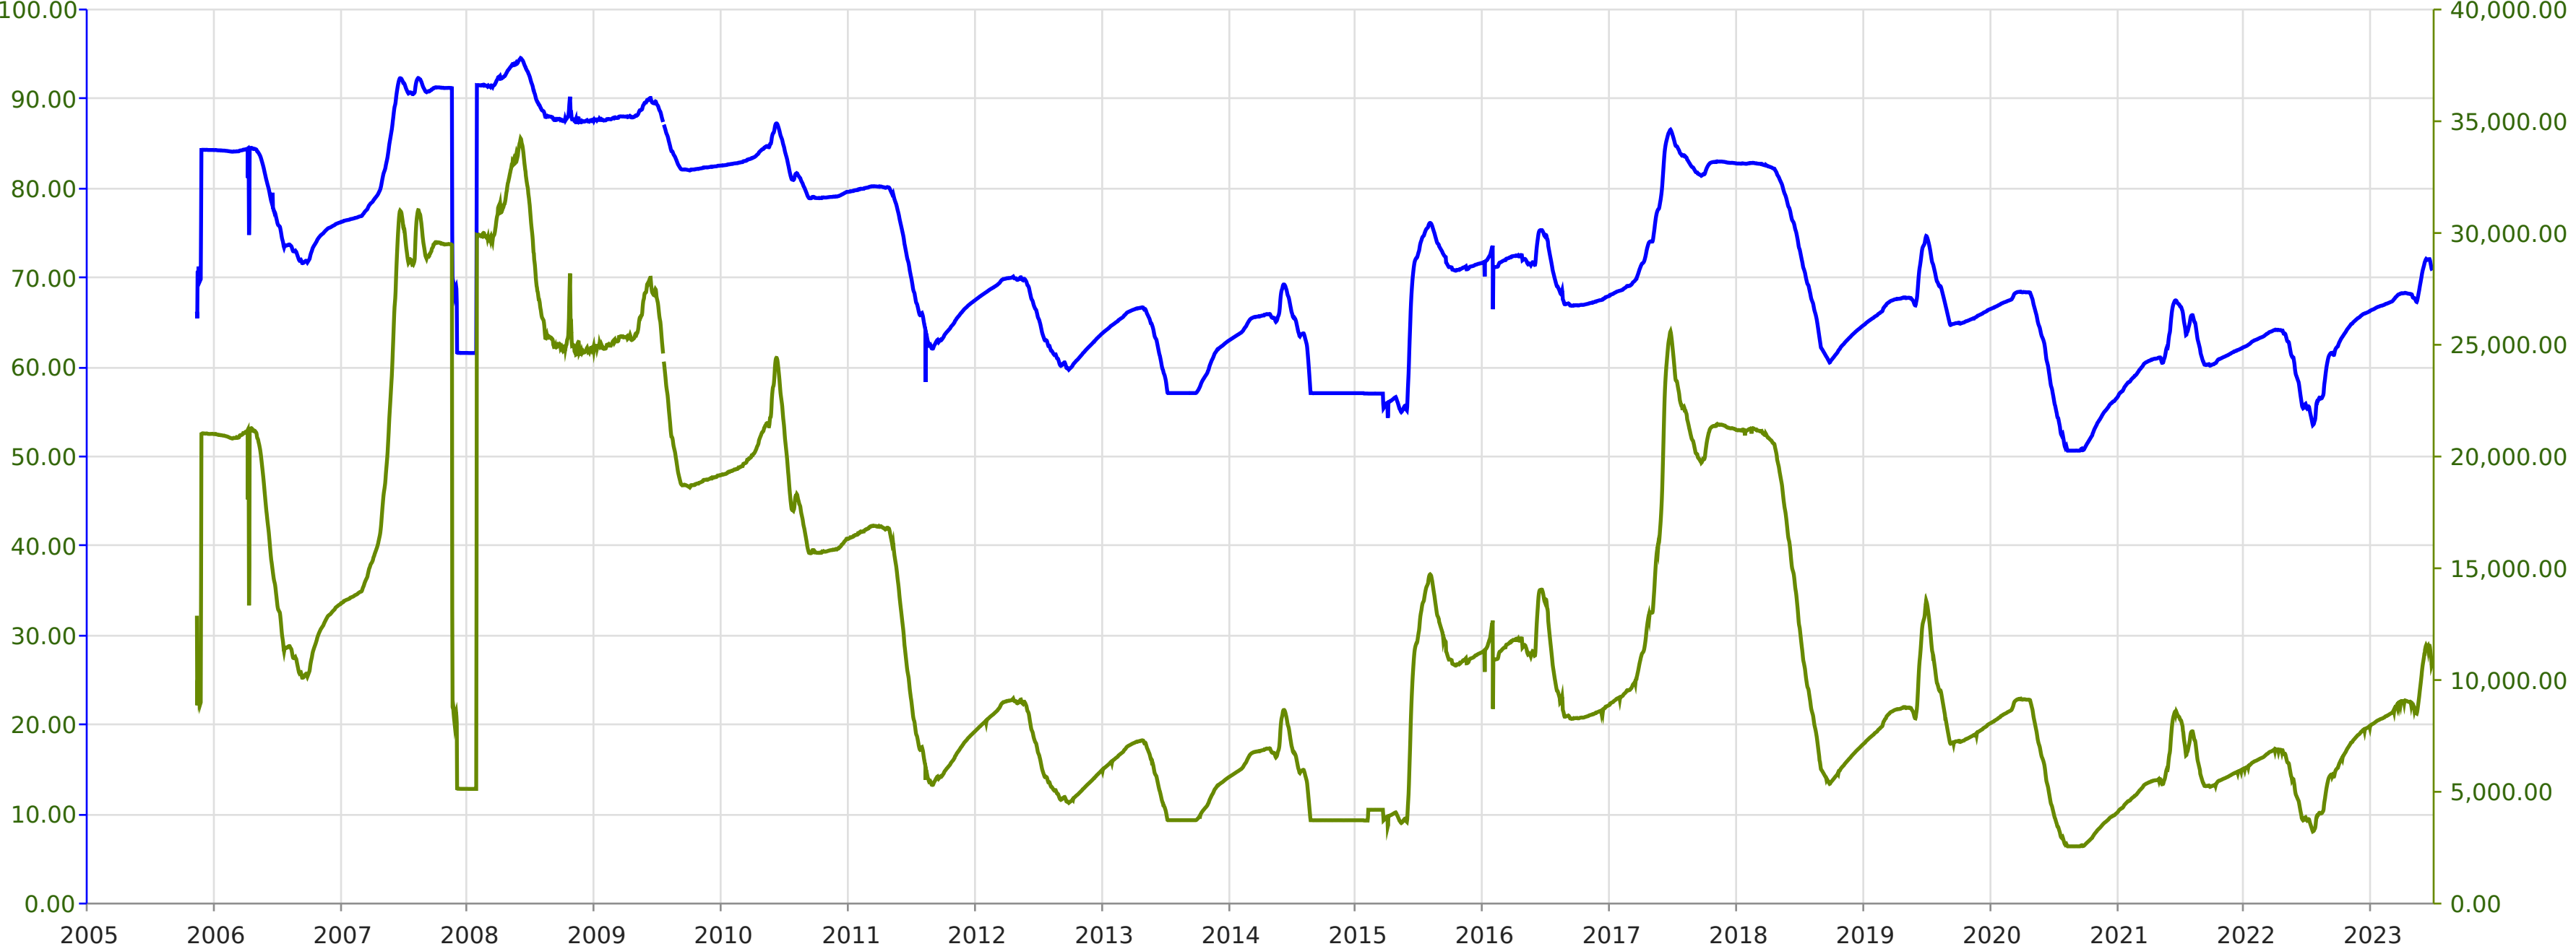

SANRESCO - SANCHEZ RESERVOIR NEAR SAN LUIS, CO

Legend

— ELEV — STORAGE