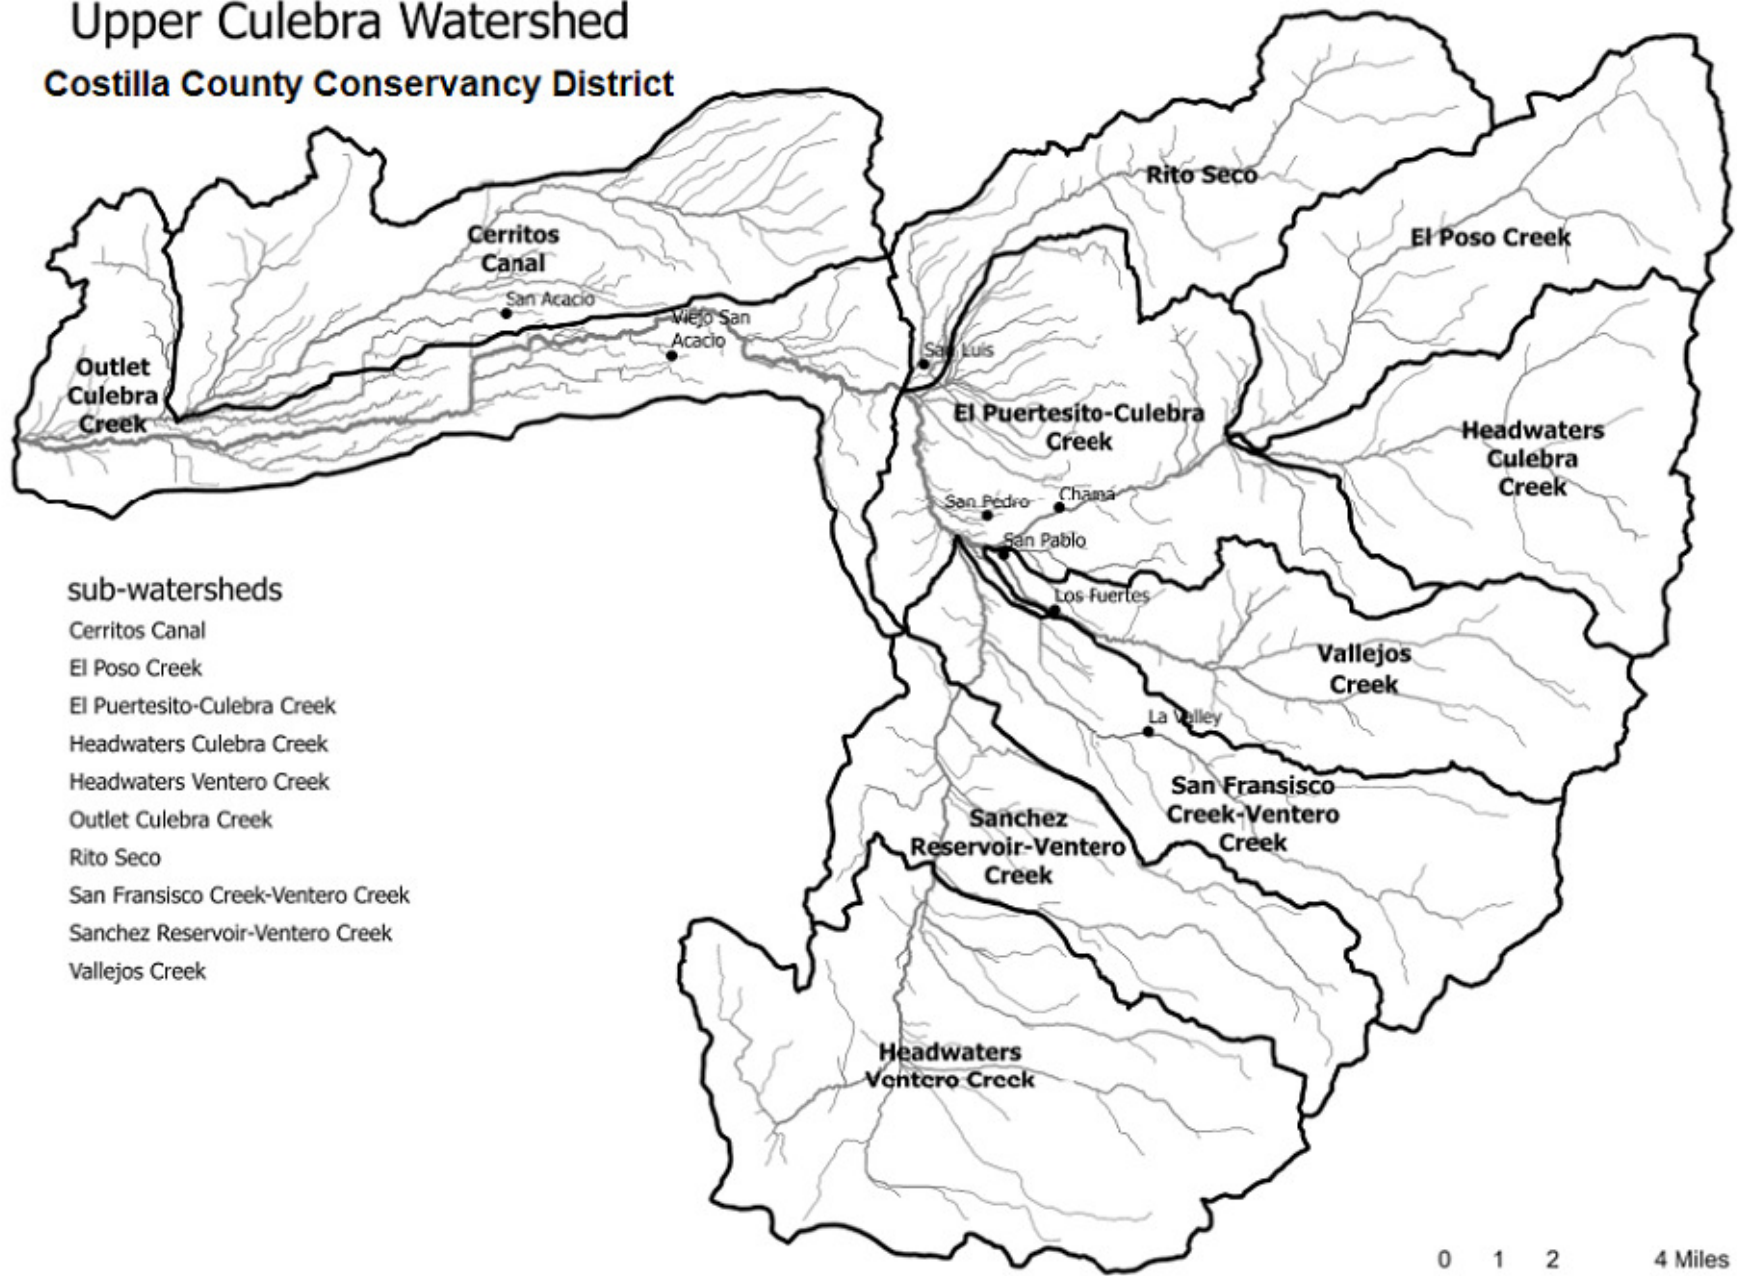

# Upper Culebra Watershed

## Costilla County Conservancy District

### sub-watersheds

- Cerritos Canal
- El Poso Creek
- El Puertesito-Culebra Creek
- Headwaters Culebra Creek
- Headwaters Ventero Creek
- Outlet Culebra Creek
- Rito Seco
- San Francisco Creek-Ventero Creek
- Sanchez Reservoir-Ventero Creek
- Vallejos Creek