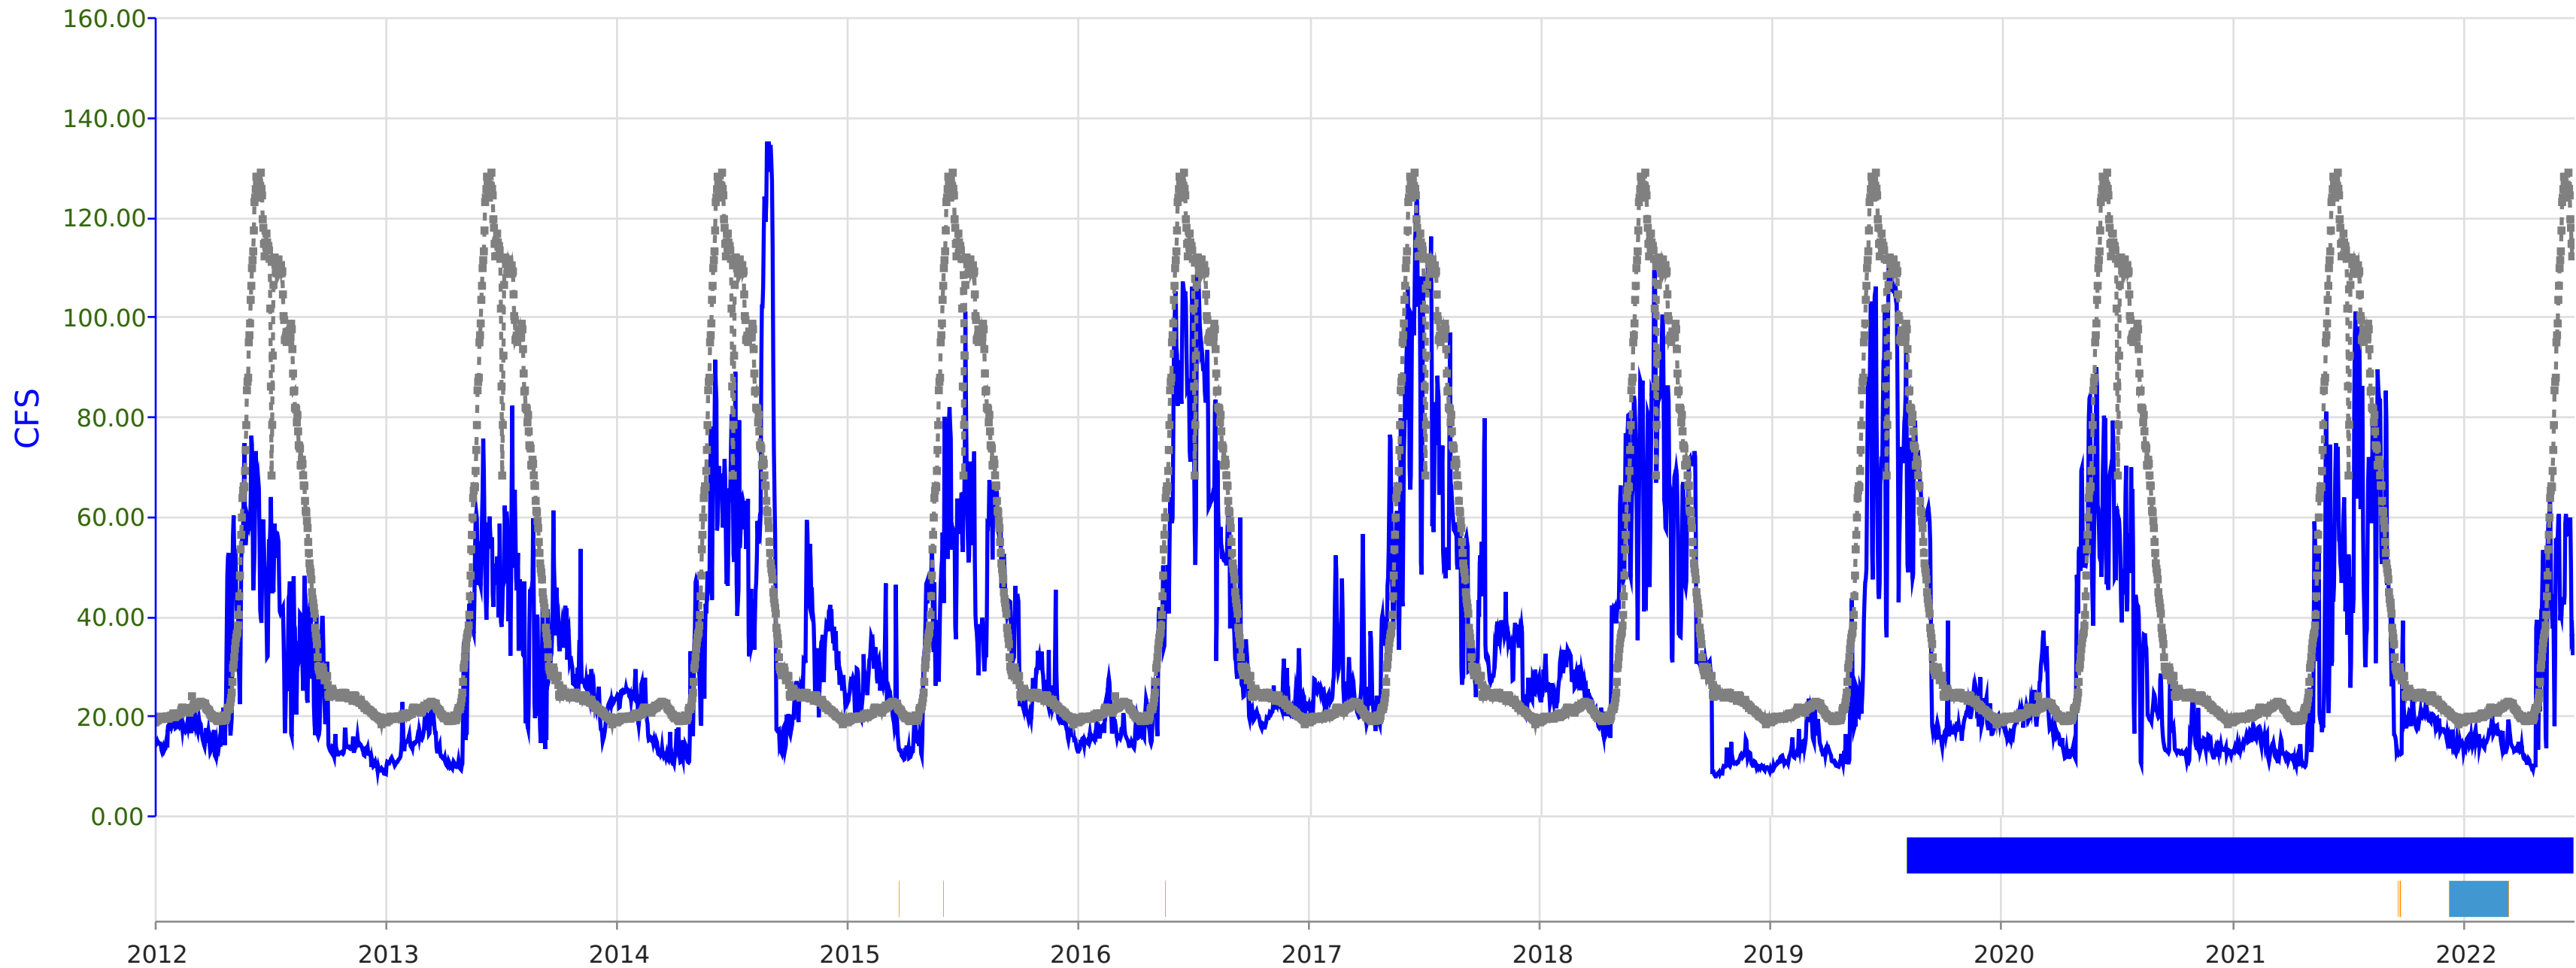

# CULSANCO - CULEBRA CREEK AT SAN LUIS, CO

## Legend

— DISCHRG    - - Historical Average Discharge

## Flags

■ Rev\* - Multiple flags were active during this timestep   ■ O - Original data as collected by the data collection platform   ■ Obs\* - Multiple flags were active during this timestep   ■ Ice - Ice affected